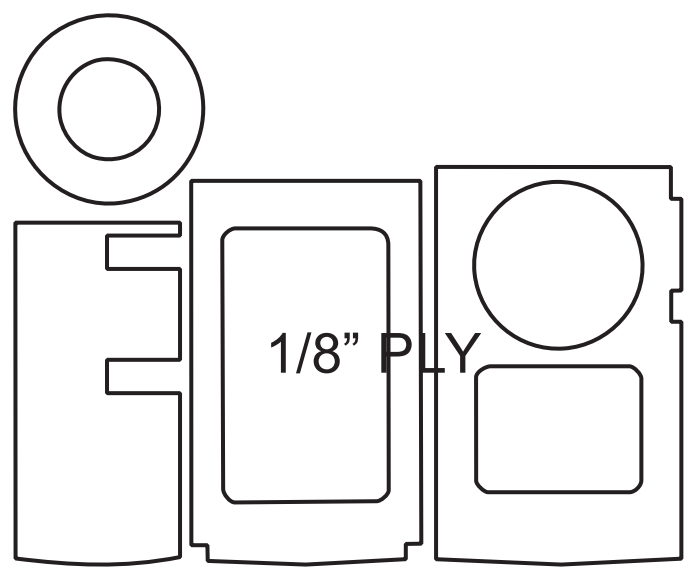

Omen 2 Included parts (not to scale)

1/8" Balsa Ribs
2 REQ

1/2" Harswood
2REQ