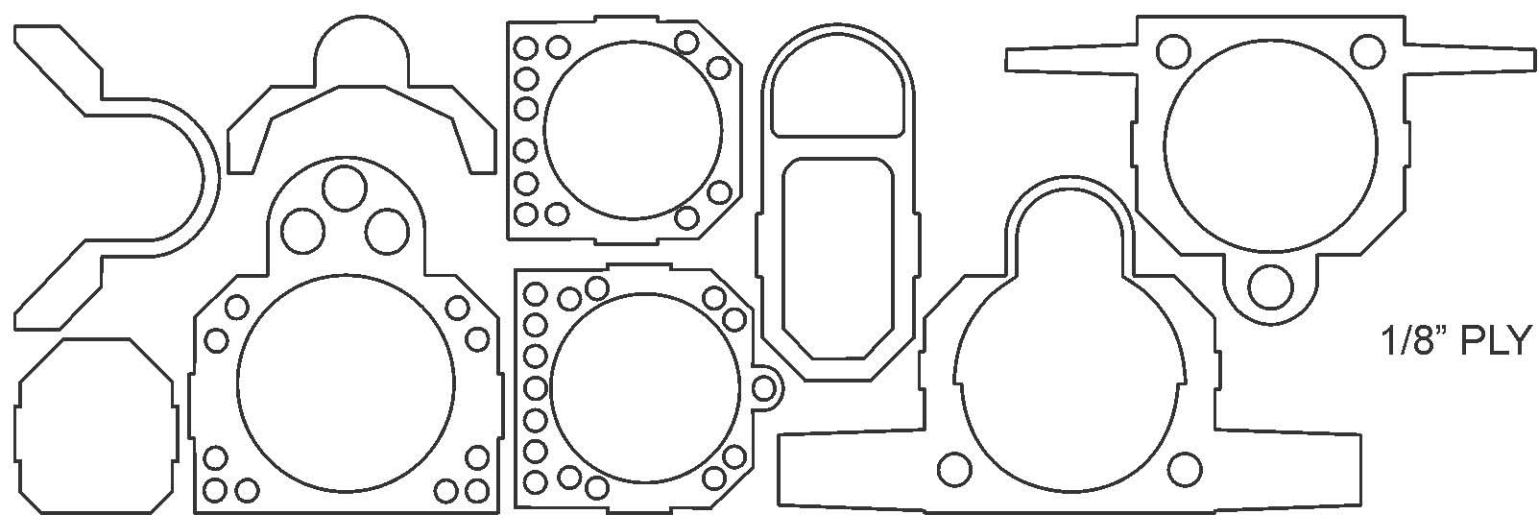

Skyburner 60 included parts

Not to scale

1/8" balsa - 2 each