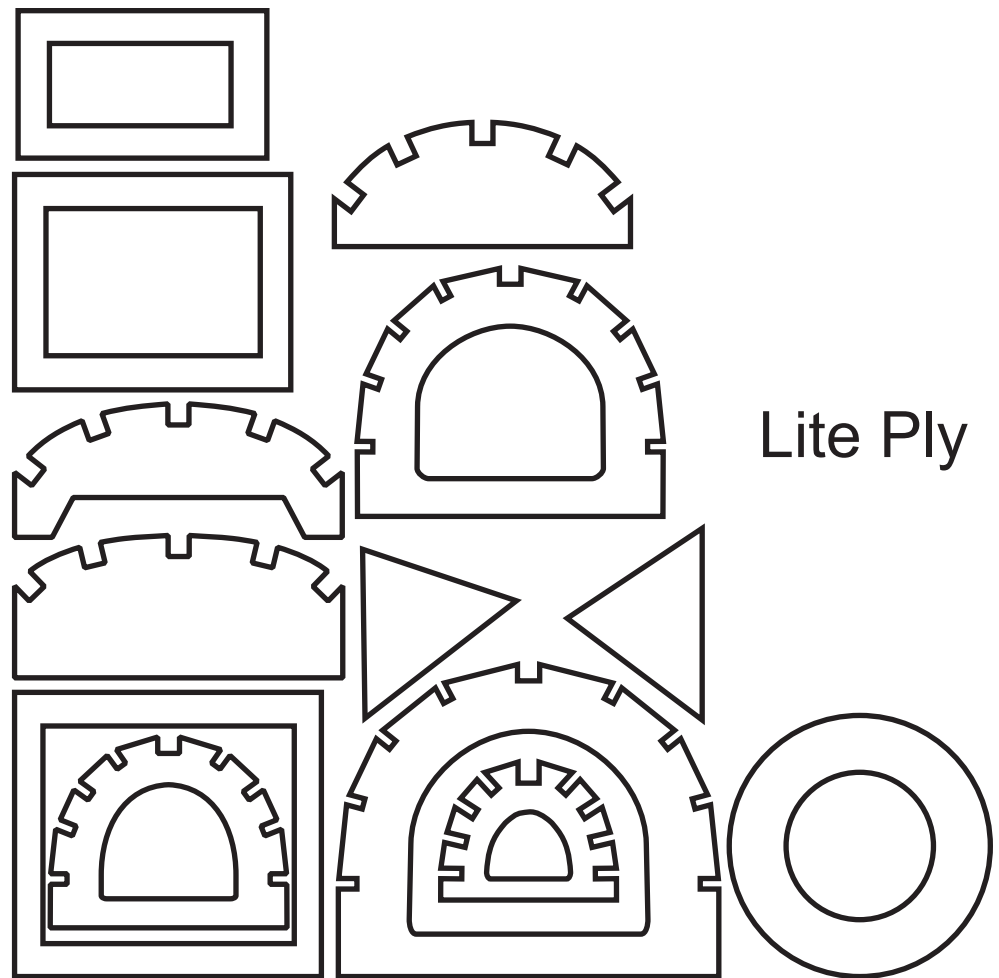

Sportster 90/120 included parts (not to scale)

1/4" Air Ply

1/8" Air Ply

3/8" Air Ply

1 set foam wings