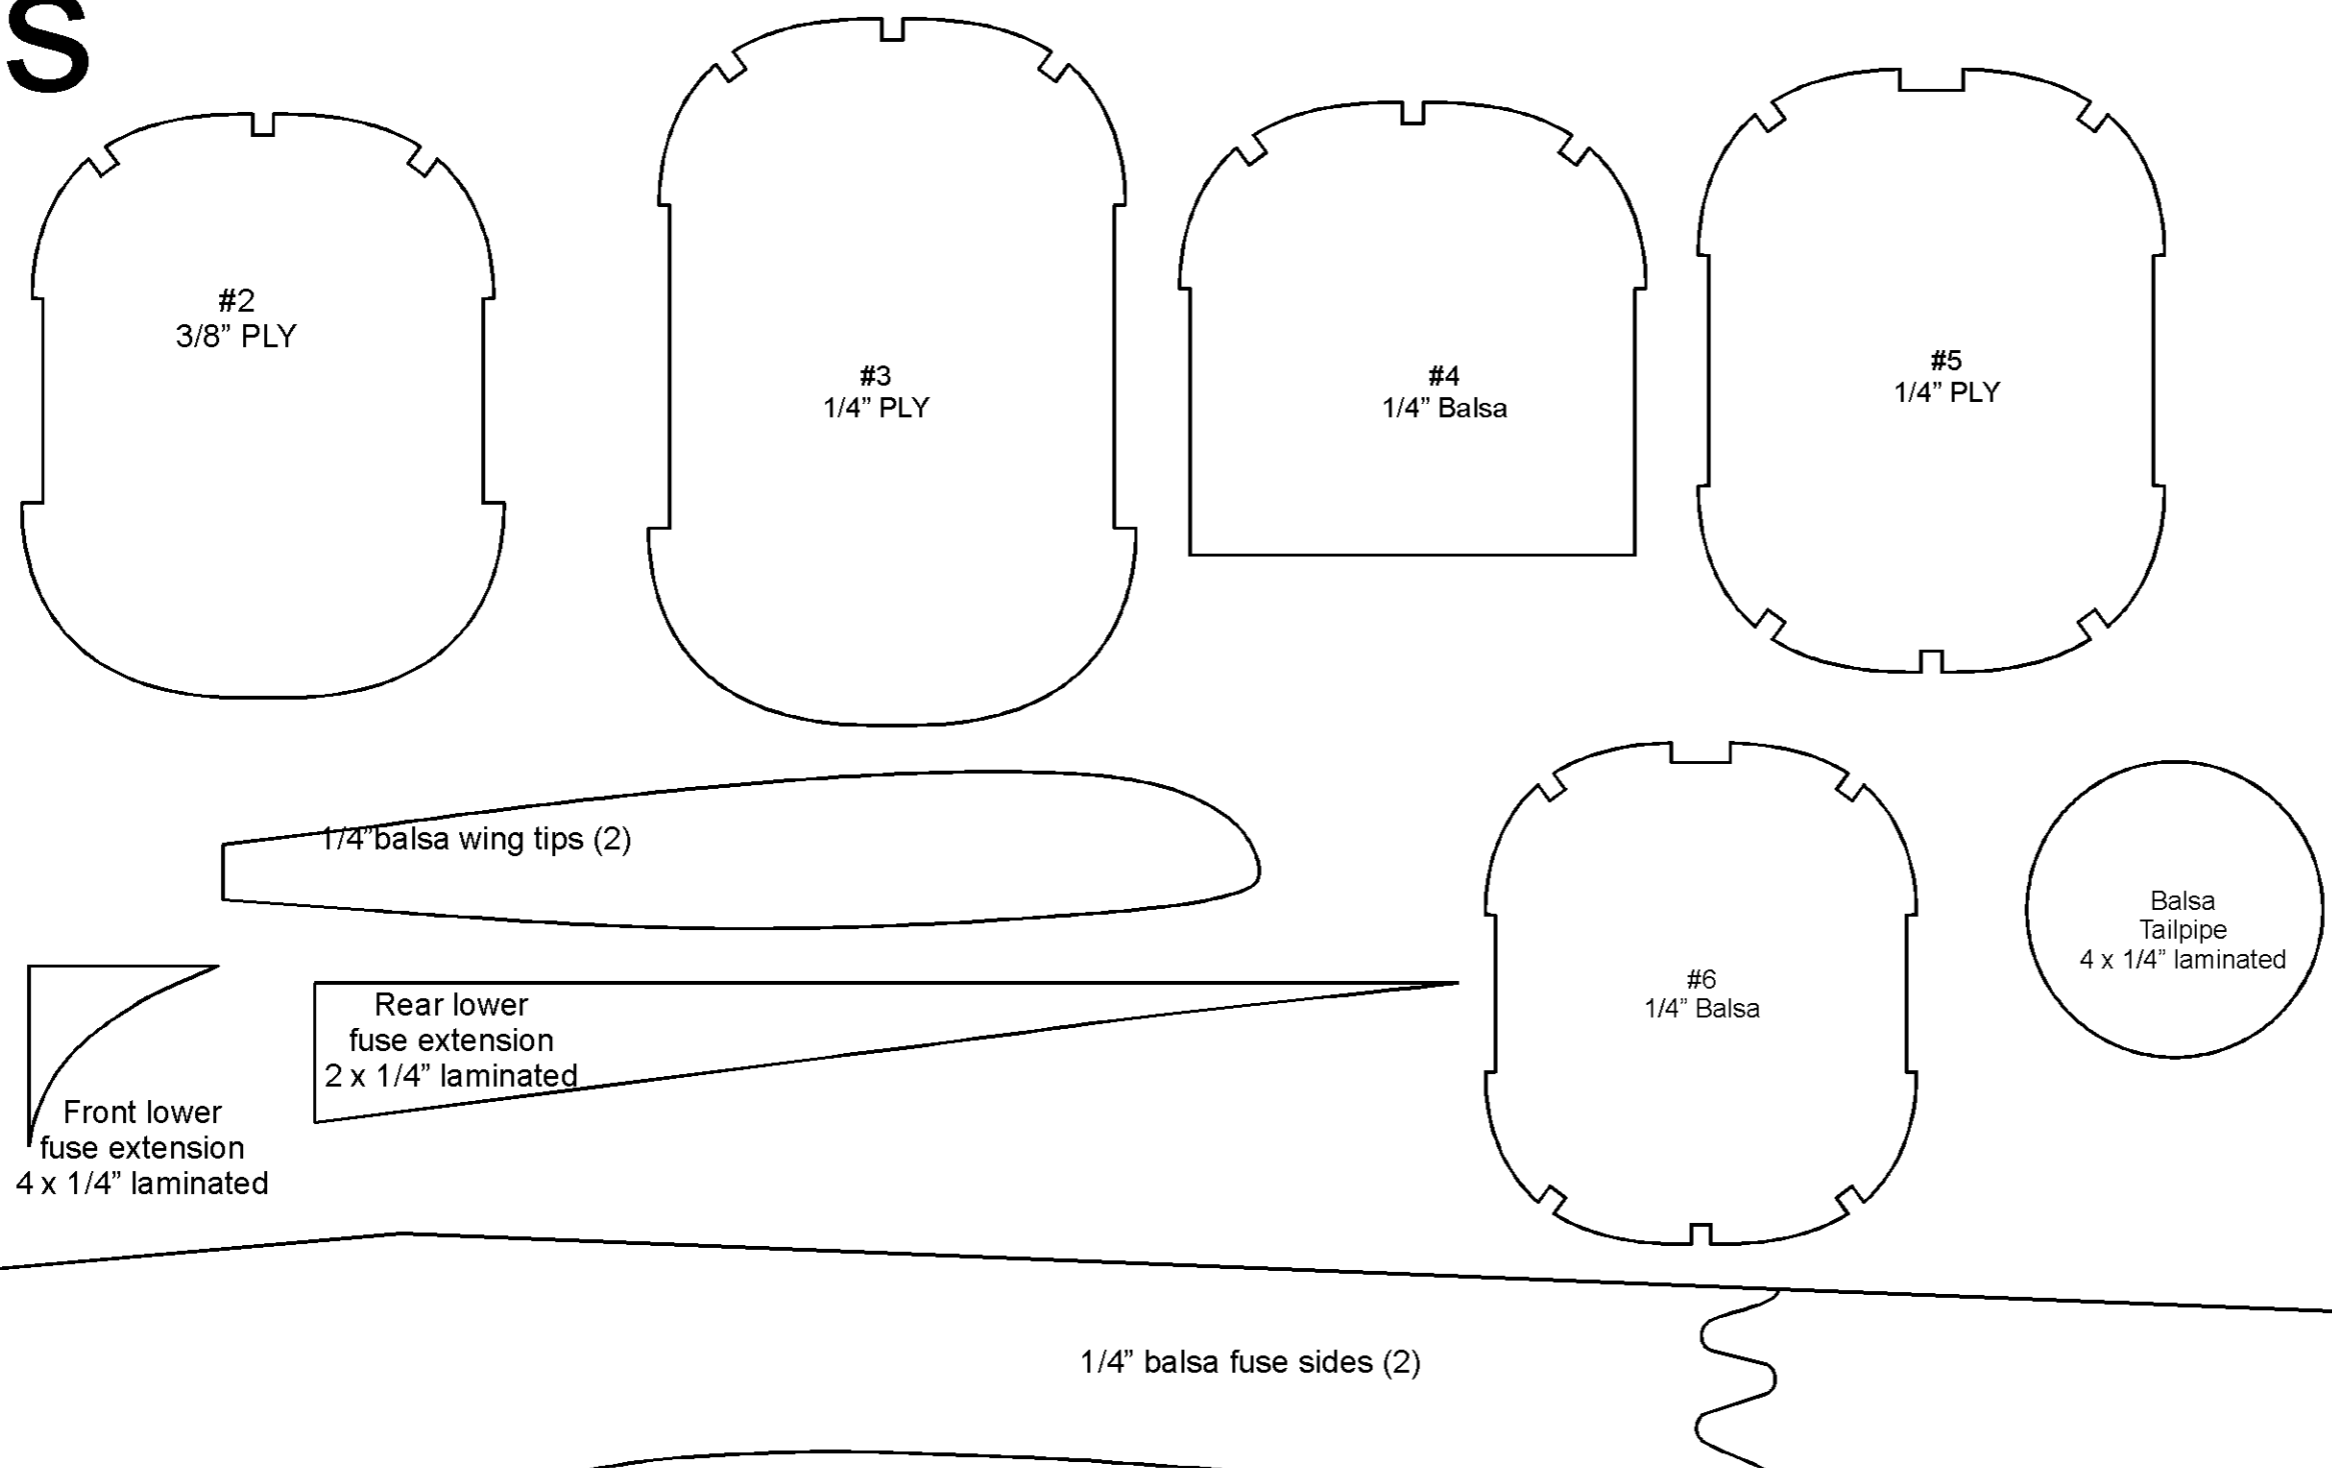

Giant Pole Star Short Kit Parts

Optional 3/16" Trike Landing gear set:
2 - main landing gear
2 - main landing gear mounting blocks w/slot
1 - nose gear
1 - nose gear bearing

Not to scale

#1
1/8" PLY
Nose Ring

#2
3/8" PLY

#3
1/4" PLY

#4
1/4" Balsa

#5
1/4" PLY

#3A
1/4" Balsa

1/4" balsa wing tips (2)

#6
1/4" Balsa

Balsa
Tailpipe
4 x 1/4" laminated

#2A
1/4" Balsa

Front lower
fuse extension
4 x 1/4" laminated

Rear lower
fuse extension
2 x 1/4" laminated

1/4" balsa fuse sides (2)