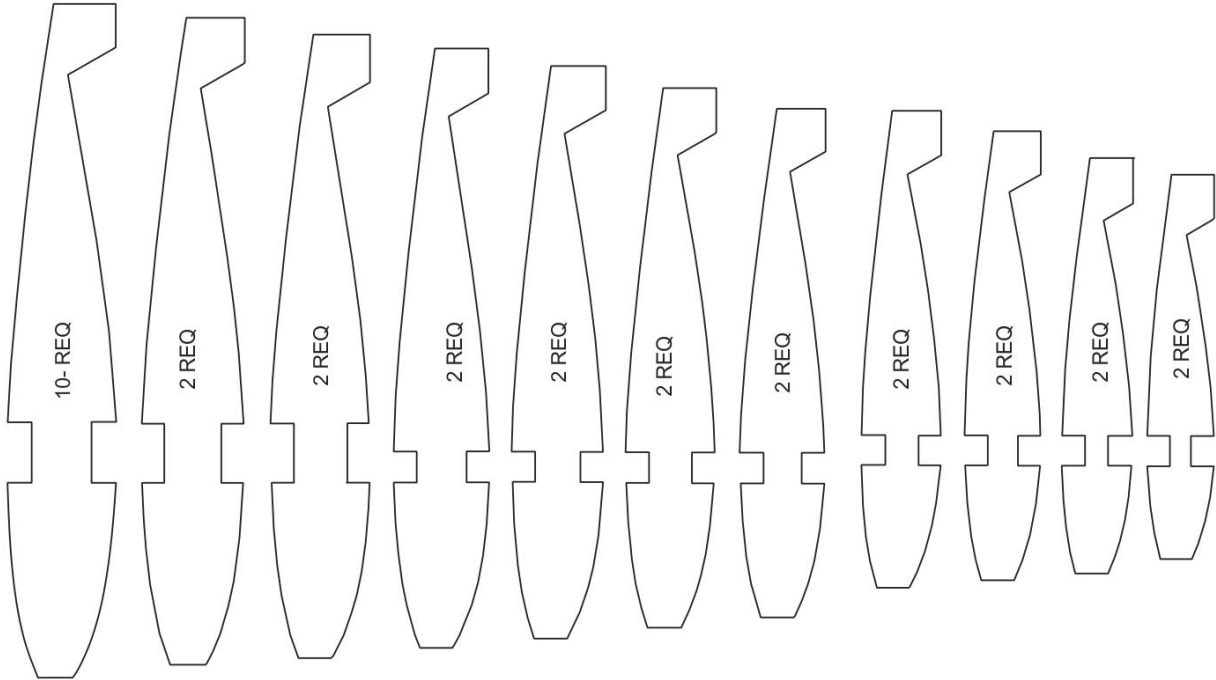

C-130 Hercules Short Kit Parts

Wing Ribs - 3/32" Balsa

Front Former Braces
1/8" PLY
2 REQ

Nacelle Firewall
1/4" PLY
4 REQ

Outboard Nacelle Doublers
1/32" PLY
4 REQ

Inboard Nacelle Doublers
1/32" PLY
4 REQ

Fuse Center Sides
1/8" PLY
2 REQ

Also Included: 4 - 12" grooved landing gear blocks