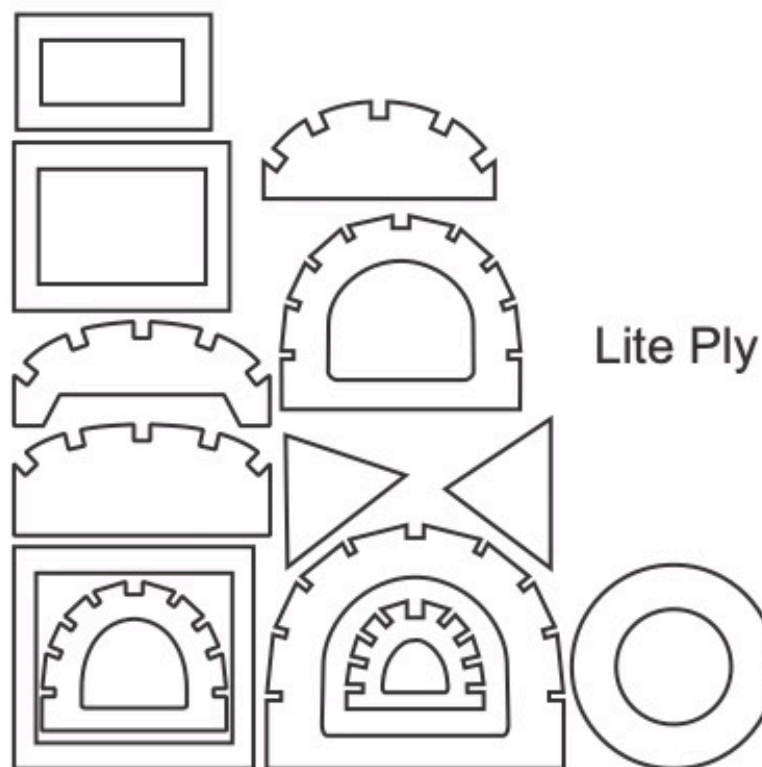

Sportster 90/120 included parts (not to scale)

1 set foam wings