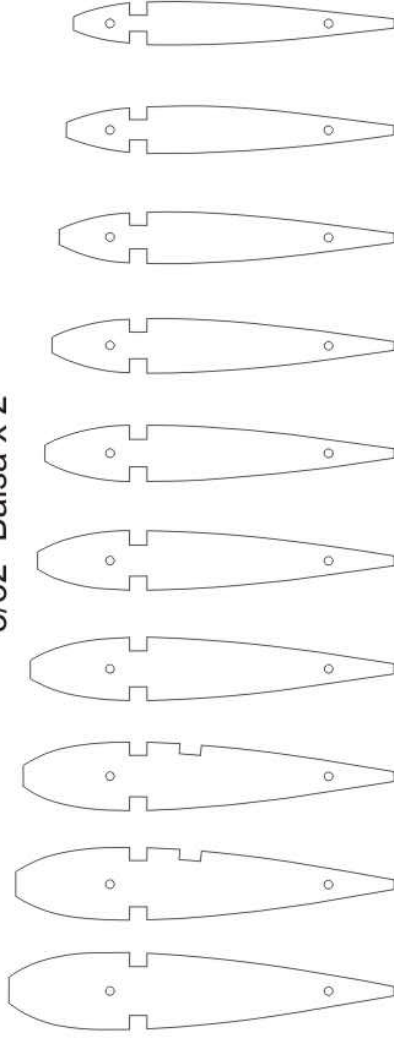

1/4" Balsa

X2

1/16" PLY

1/4" PLY

3/32" Balsa x 2

3/16" Balsa

X2

Sun Fli 4 short kit parts